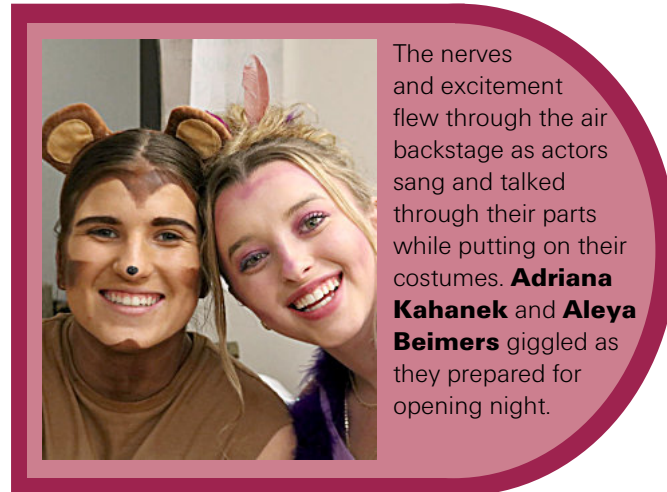

TRIM LINE

SEUSSICAL THE musical

Enthusiastic Play. *Seussical* the musical was a vibrant and electrifying play that students in the theater class staged and performed. There were many younger actors like **Leo Price** that performed. "Oh my gosh! It is such a great feeling to get off that stage and think that we nailed it and we did good. The audience was clapping, and we went through a whole two-hour play, and the people loved it. It is an incredible feeling," Leo said. Seniors **AJ Jett, Valera Noland, Mia Kelso,** and **Adriana Kahane** joined the musical to celebrate their final year in high school. Every actor and performer gave it their all to put on the best show possible.

TRIM LINE

TRIM LINE

Customer is allowed to have objects outside of the margin.

TRIM LINE

Alton Peacey and **Valera Noland** shared the spotlight together in *Seussical*, as they both played The Cat in the Hat. A lot of extra effort was put into the role of the Cat. "Alton and I actually worked together outside of class to divide up the lines evenly and to divide up the individual scenes when the Cats were playing different characters," Valera said. The show was a hit and became a favorite for many watchers as the Cats played against each other's remarks and actions to make the play even better. "I liked working with Valera. It was really fun. There were a lot of moments to jeer at each other and to work together to make a scene more funny," Alton said. The Cats in the Hats were a very unique aspect of the play that made the play stand out and be more engaging to watchers.

BEHIND THE CURTAIN

The nerves and excitement flew through the air backstage as actors sang and talked through their parts while putting on their costumes. **Adriana Kahane** and **Aleya Beimers** giggled as they prepared for opening night.