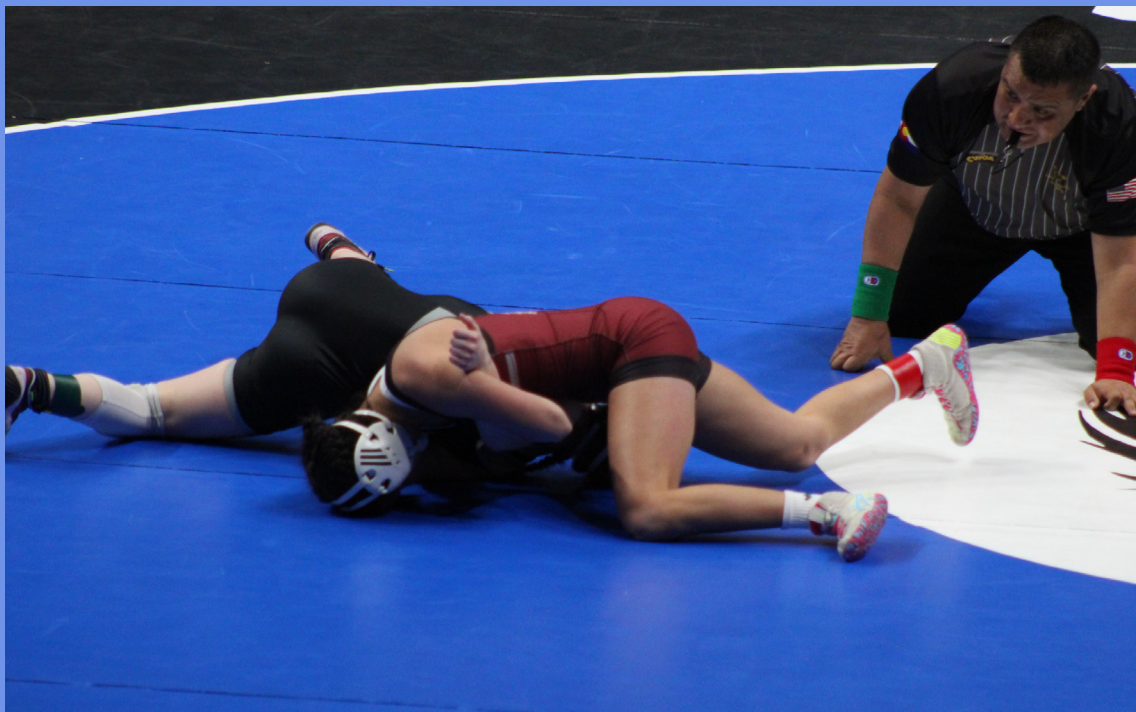

MATS

OF THE

WOMEN

ALL EYES ON YOU
Sarah DeLaCerde
takes the mat as
one of the two girl
wrestlers.

ESSENTIALS

Uncrustables are a
must-have
post-match.