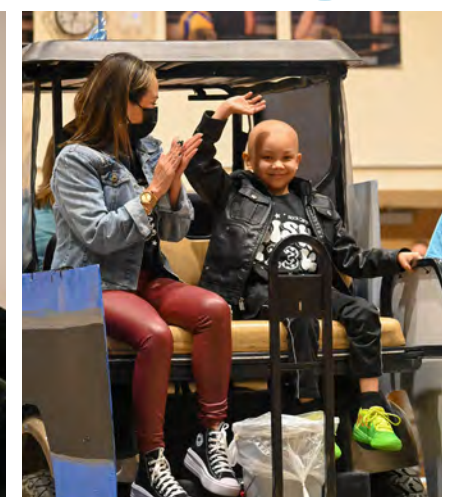

WITH FLASHLIGHTS, CHANTS AND SMILES, 2023 WISH KID FIDEL IS WELCOMED TO THE JUNGLE, JAGUAR STYLE

1. FIDEL
2. TAYLOR JEPSON '23,
3. NOAH BURWELL '24
4. LIZZIE WATABE '25
5. KENDALL DEFORD '23
6. CAM COOKE '23
7. ANDREW SHEFFIELD '23
8. FIDEL
9. FIDEL AND HIS MOM
10. MATH TEACHER, TONY KOY
11. BRIKELLE DENISE '25,
12. ASPEN HEPPE '25,
13. ALEXIS NICHOLSON '25

photos by: s. thompson, r. synk, s. sow, a. witmer