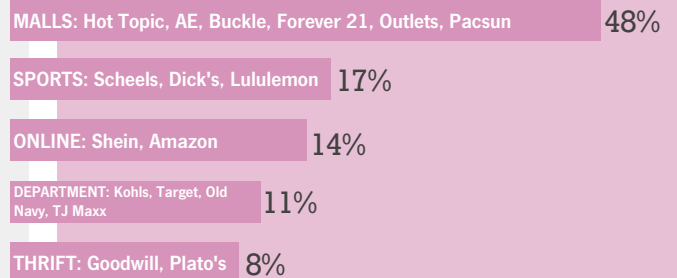

1.

2.

3.

4.

1. HEAD TO HEAD// Sophomores Avery Gray and Tripp Kayser compete against each other at the Weld County Fair.

2. I HERD YOU// Tayla Wiedeman (10) shows her market lamb named Rip at the 2021 Weld County Fair.

3. SHOW READY// Sophomore Kara Sidwell blows out her steer named Stewart before the show at the National Western Stock Show.

4. GETTIN' SERIOUS// Madi Crider (10) sets up Zuber, her lamb, at the Weld County Fair. Crider said, "Showing animals takes a lot of patience because the animals have to learn and be taught."

COFFEE vs ENERGY DRINK

*Out of 123 students polled

SHOP 'TIL' YOU DROP//

What is your favorite clothing store?

Customer is allowed to have objects outside of the margin.

TRIM LINE

TRIM LINE